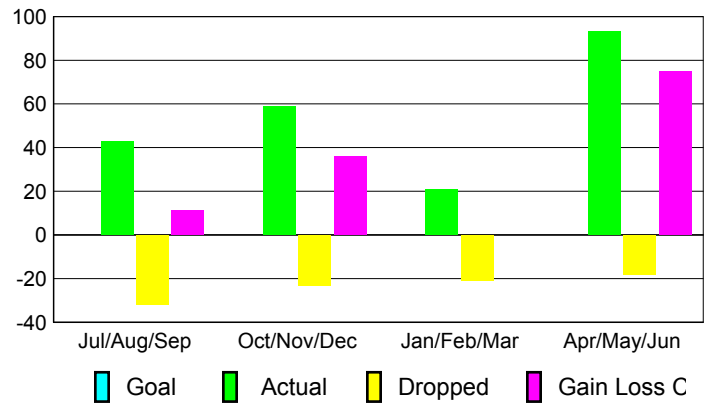

Membership Results 2009-2010

Goal, New, Dropped, Gain/Loss

Comparison of Membership Gain/Loss

Current Year Compared to the Previous Year