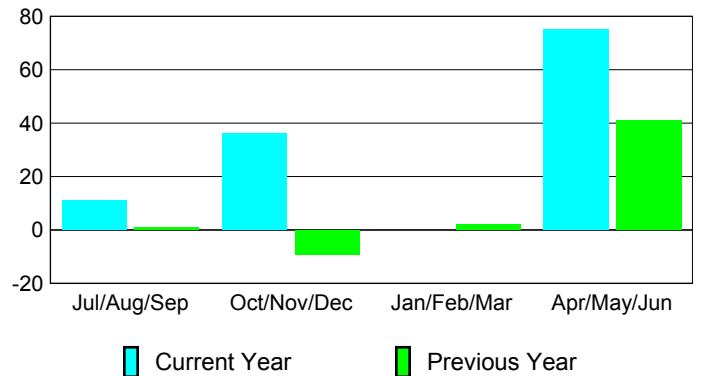

Membership Results
2009-2010

Membership
2008-2009

Month	Net Memb Goal	Actual New Memb	Actual Dropped Memb	Gain/Loss of Memb	Gain/Loss of Memb
Jul/Aug/Sep	0	43	-32	11	1
Oct/Nov/Dec	0	59	-23	36	-9
Jan/Feb/Mar	0	21	-21	0	2
Apr/May/Jun	0	93	-18	75	41
Totals	0	216	-94	122	35

Membership Results 2009-2010

Goal, New, Dropped, Gain/Loss

Comparison of Membership Gain/Loss

Current Year Compared to the Previous Year

Gender Comparison 2009-2010

Jul/Aug/Sep

Oct/Nov/Dec

Jan/Feb/Mar

Apr/May/Jun

Male

Female