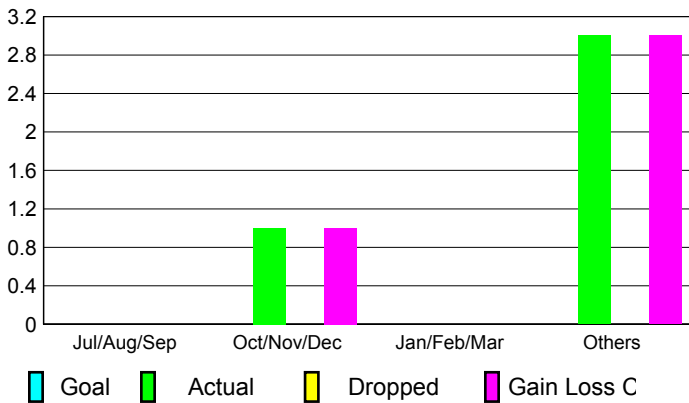

2009-2010 GMT Quarterly Report for District (or Undistricted) **District 114 M**

GMT: **Dir. Horst P. Kirchgatterer**

Location: **AUSTRIA**

GMT CA: **4**

CLUBS

Club Results
2009-2010

Clubs
2008-2009

Month	New Club Goal	Actual New Clubs	Actual Dropped Clubs	Gain/Loss of Clubs	Gain/Loss of Clubs
Jul/Aug/Sep	0	0	0	0	0
Oct/Nov/Dec	0	1	0	1	0
Jan/Feb/Mar	0	0	0	0	0
Apr/May/Jun	0	3	0	3	1
Totals	0	4	0	4	1

Club Results 2009-2010

Goal, New, Dropped, Gain/Loss

Comparison of Club Gain/Loss

Current Year Compared to the Previous Year

YTD Status Quo Clubs 2009-2010

Status Quo Clubs Compared to Status Quo Members

MEMBERSHIP

Membership Results
2009-2010

Membership
2008-2009

Month	Net Memb Goal	Actual New Memb	Actual Dropped Memb	Gain/Loss of Memb	Gain/Loss of Memb
Jul/Aug/Sep	0	43	-32	11	1
Oct/Nov/Dec	0	59	-23	36	-9
Jan/Feb/Mar	0	21	-21	0	2
Apr/May/Jun	0	93	-18	75	41
Totals	0	216	-94	122	35