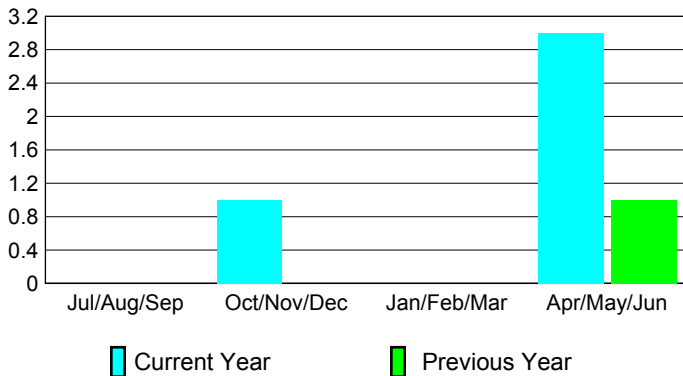

2009-2010 GMT Quarterly Report for District (or Undistricted) **District 114 M**

GMT: **Dir. Horst P. Kirchgatterer**

Location: **AUSTRIA**

GMT CA: **4**

CLUBS

Club Results
2009-2010

Clubs
2008-2009

Month	New Club Goal	Actual New Clubs	Actual Dropped Clubs	Gain/Loss of Clubs	Gain/Loss of Clubs
Jul/Aug/Sep	0	0	0	0	0
Oct/Nov/Dec	0	1	0	1	0
Jan/Feb/Mar	0	0	0	0	0
Apr/May/Jun	0	3	0	3	1
Totals	0	4	0	4	1

Club Results 2009-2010

Goal, New, Dropped, Gain/Loss

Comparison of Club Gain/Loss

Current Year Compared to the Previous Year

YTD Status Quo Clubs 2009-2010

Status Quo Clubs Compared to Status Quo Members

MEMBERSHIP